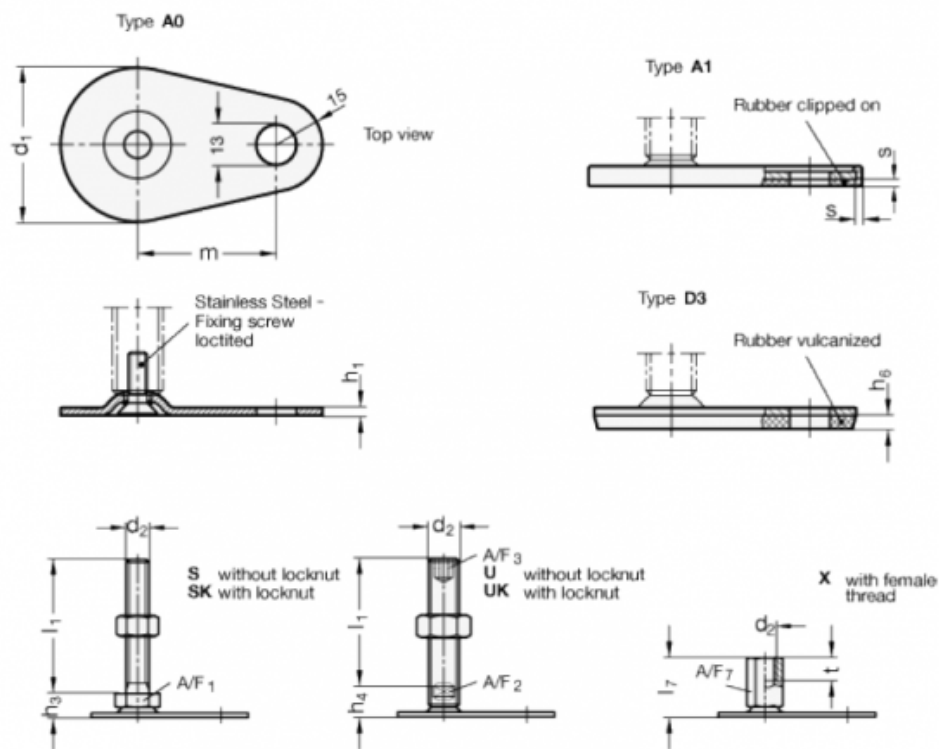

Data Sheet

Article number: 204250M850D3S

Description: E+G levelling foot
GN 42-50-M8-50-D3-S

Note: S Without nut, External hexagon at the bottom

Measures

A/F1 = 17	s =
d1 = 50	
d2 = M8	
h1 = 2.5	
h3 = 11	
h6 = 4	
l1 = 50	
m = 45	